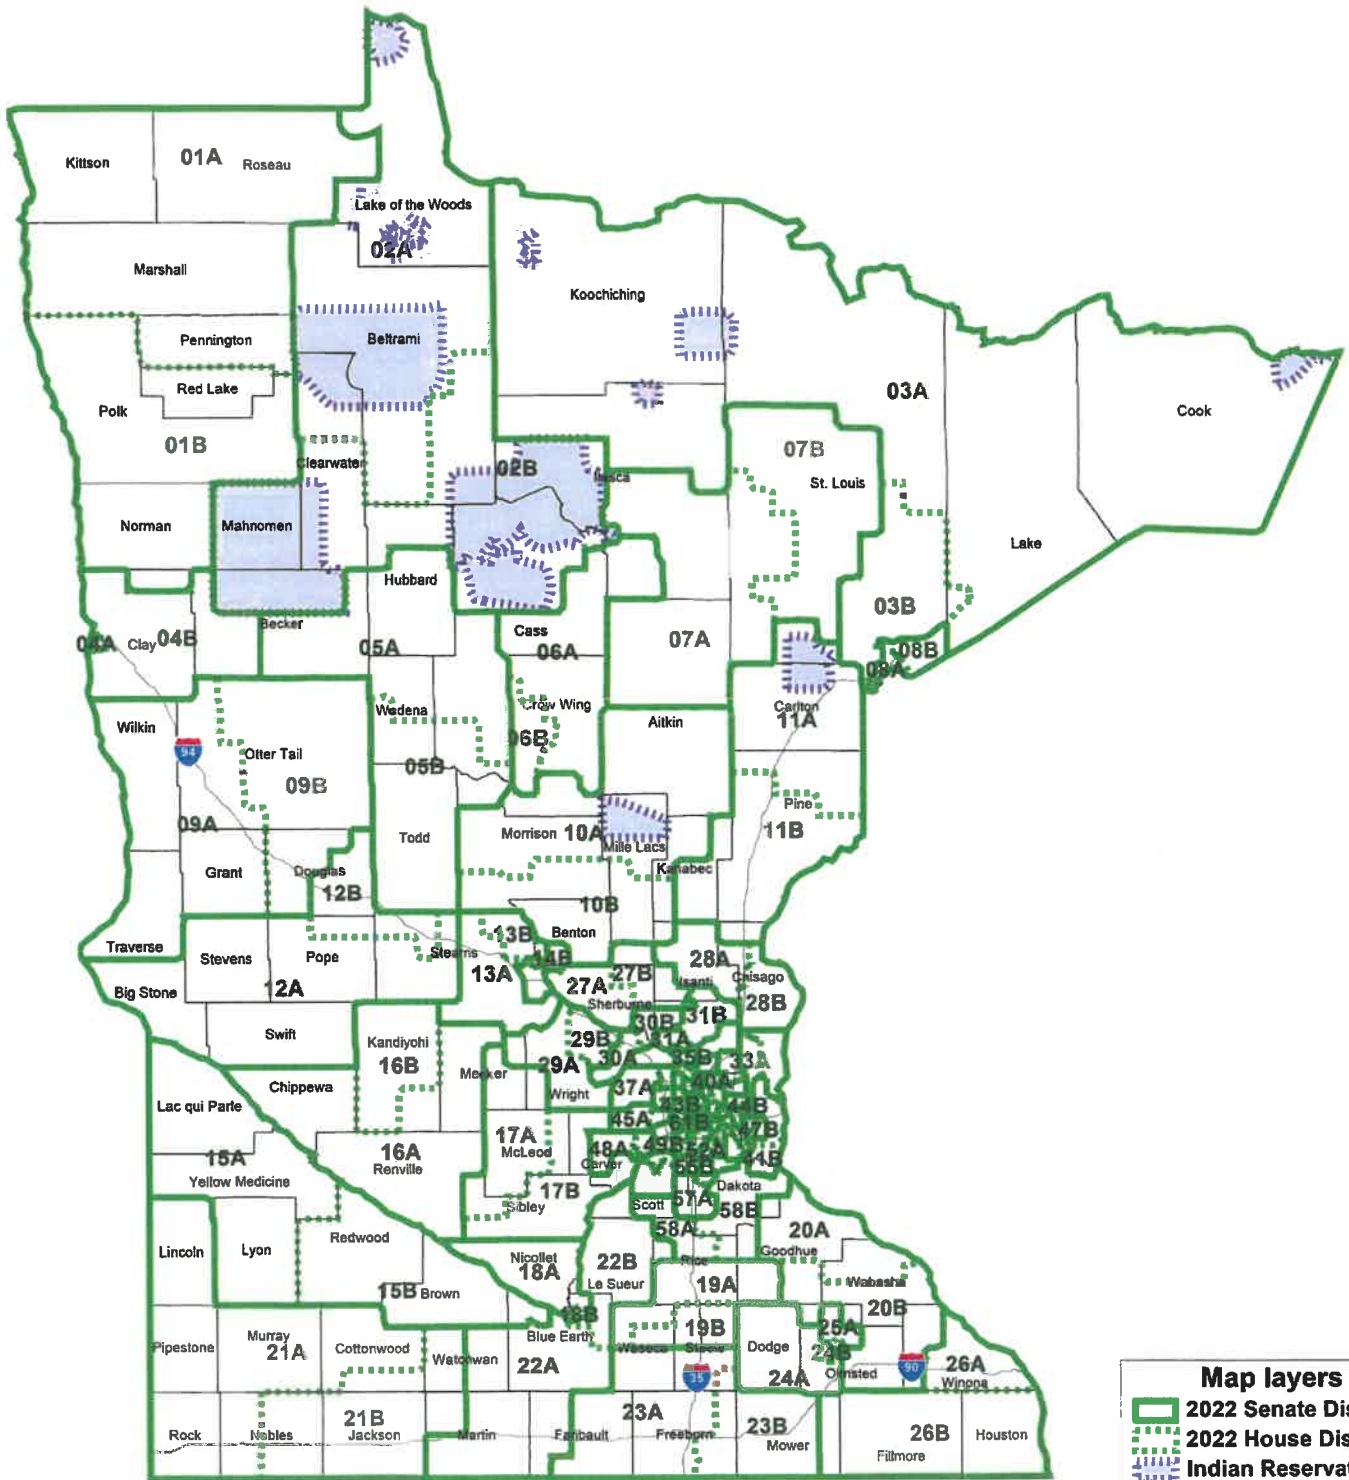

2022 Minnesota Special Redistricting Panel

Minnesota Legislative Districts - Statewide

February 15, 2022

Map layers

- 2022 Senate Districts
- 2022 House Districts
- Indian Reservation
- County
- Interstate

**2022 Minnesota Special Redistricting Panel
Minnesota Congressional Districts - Statewide
February 15, 2022**

Map layers

-  2022 Congressional Districts
-  Indian Reservation
-  County
-  Interstate