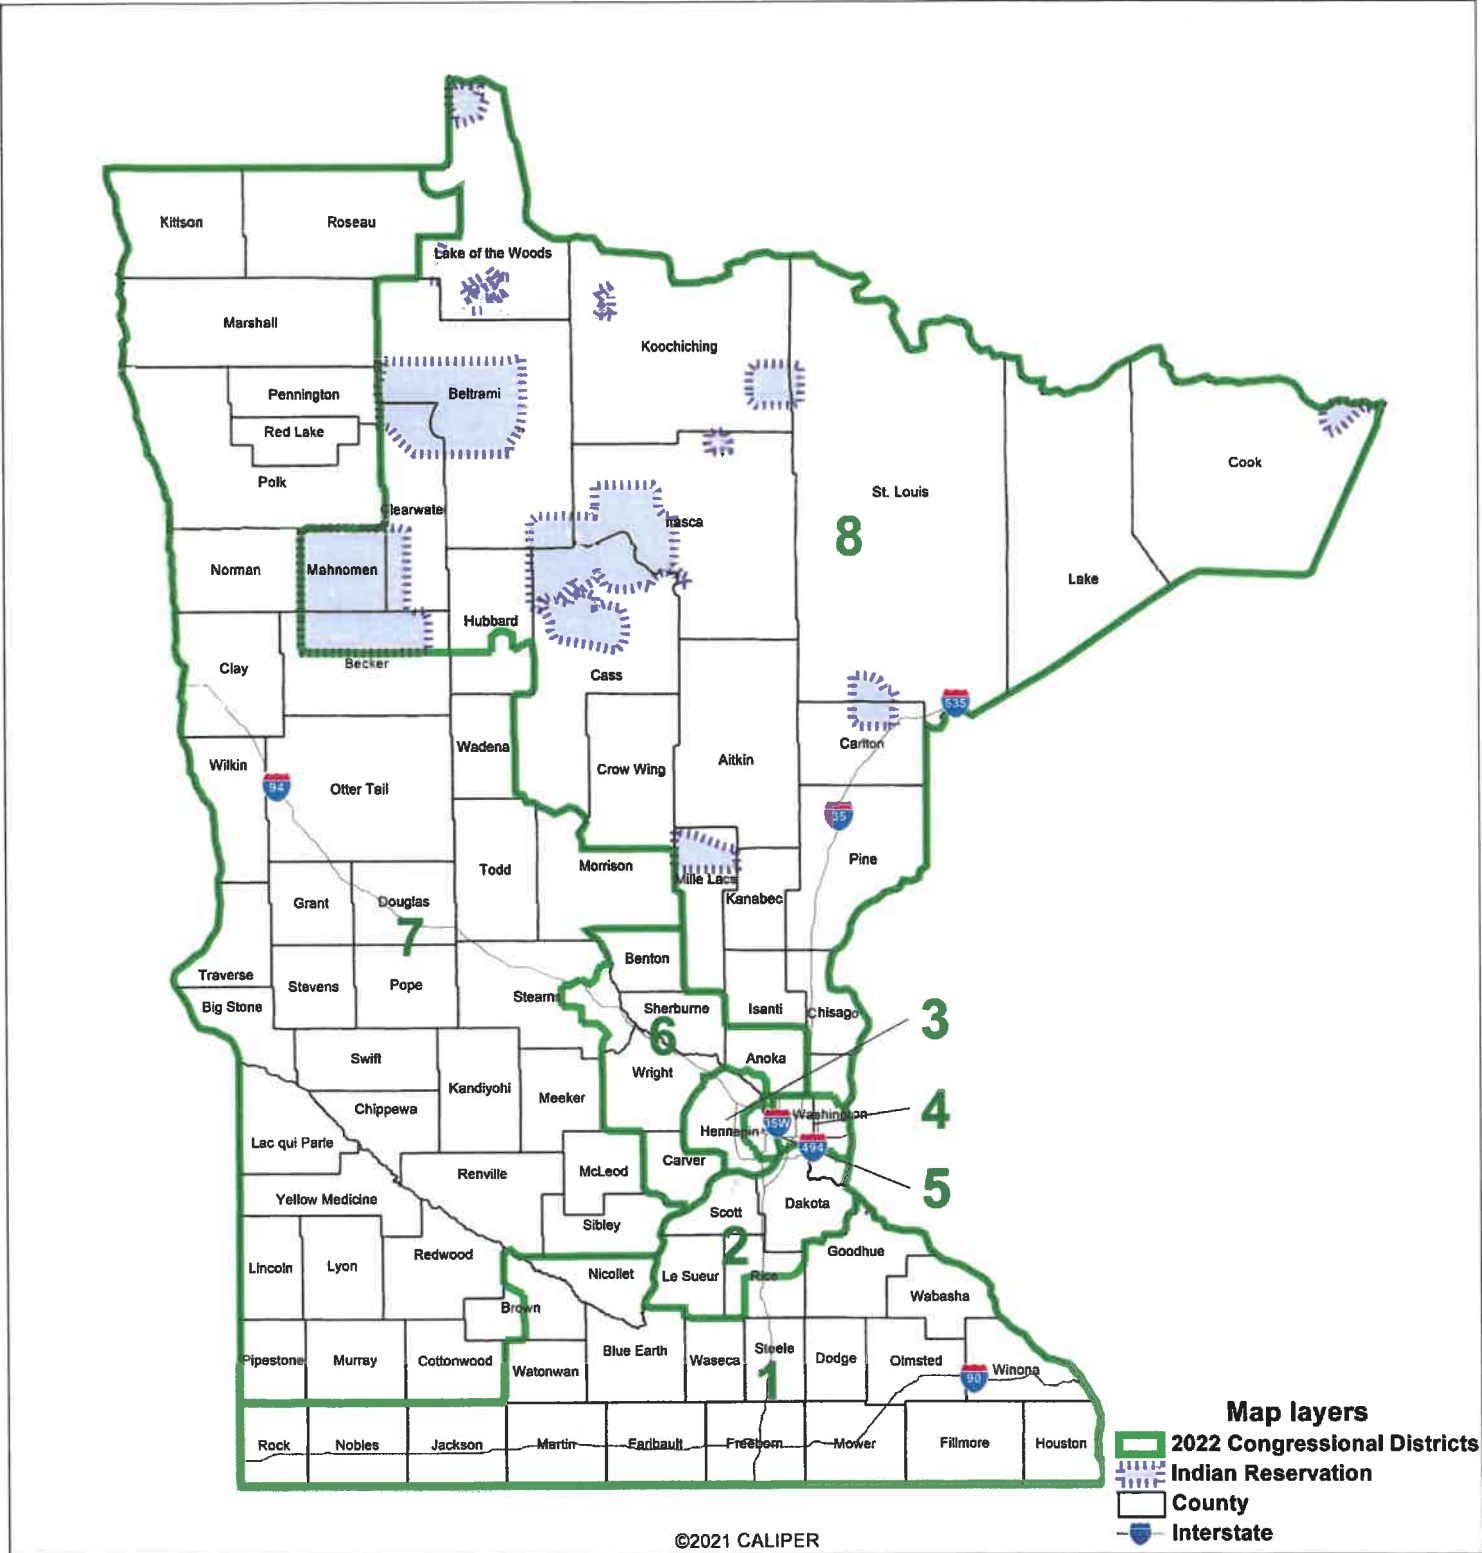

2022 Minnesota Special Redistricting Panel

Minnesota Legislative Districts - Statewide

February 15, 2022

Map layers

- 2022 Senate Districts
- 2022 House Districts
- Indian Reservation
- County
- Interstate

**2022 Minnesota Special Redistricting Panel
Minnesota Congressional Districts - Statewide
February 15, 2022**

Map layers

-  2022 Congressional Districts
-  Indian Reservation
-  County
-  Interstate